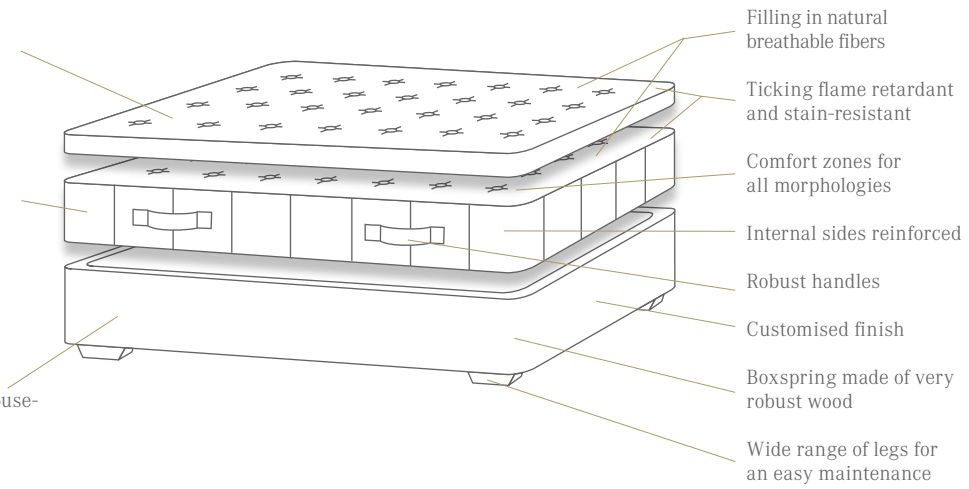

OPTIONAL EQUIPMENT

Stain-resistant	The ticking Palace Gold or Silver is flame retardant and stain-resistant. Two colors in option.
Assembling	A zip to assemble two mattresses.
Seasonal logo	Quarterly indicator to ease the periodic flipping of mattresses

COMPLEMENTARY PRODUCTS

	Waterproof mattress pad
	Mattress topper
	Boxspring
	Duvets and bed linen
	Decoration
	Headboard

FINANCING SYSTEM

ELITEFINANCE	Staggered payment over 6 to 36 months
---------------------	---------------------------------------

ORIGINAL BOXSPRING CONCEPT BY ELITE

MATTRESS TOPPER
Mini pocketed springs,
guaranted «Cocooning»

MATTRESS
Pocketed springs for
an outstanding comfort
and an exceptional
back support

BOXSPRING
Springs suspension,
functional, easy to
maintain, praised by house-
keepers and attendants